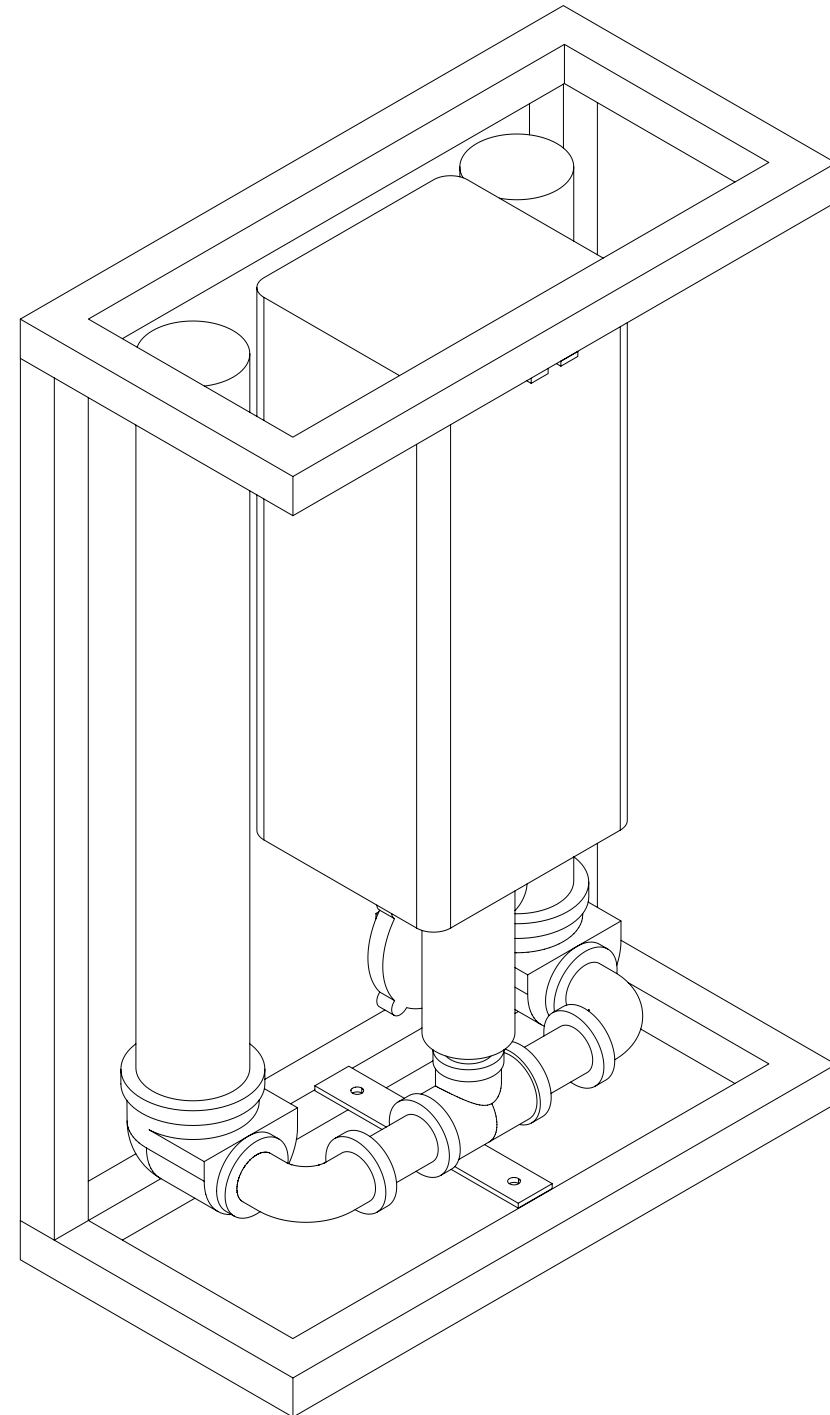

2 BIGSHOTS® DOUBLE BARREL FRONT EL
SCALE: 1 1/2" = 1'-0"

3 BIGSHOTS® DOUBLE BARREL SIDE EL
SCALE: 1 1/2" = 1'-0"

1 BIGSHOTS® DOUBLE BARREL PLAN
SCALE: 1 1/2" = 1'-0"

4 BIGSHOTS® DOUBLE BARREL ISO
SCALE: 3" = 1'-0"