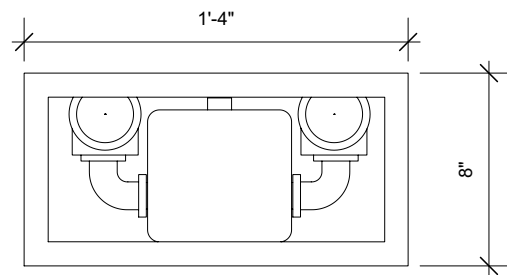

2 BIGSHOTS® DOUBLE BARREL FRONT EL
SCALE: 1 1/2" = 1'-0"

3 BIGSHOTS® DOUBLE BARREL SIDE EL
SCALE: 1 1/2" = 1'-0"

1 BIGSHOTS® DOUBLE BARREL PLAN
SCALE: 1 1/2" = 1'-0"

4 BIGSHOTS® DOUBLE BARREL ISO
SCALE: 3" = 1'-0"

Artistry in Motion, Inc.®
19411 Londelius Street
Northridge, CA 91324
818.994.7388
confetti@artistryinmotion.com

| | | |
|----------------------------------|-----------------|------------------|
| Title BigShots® Double Barrel | | |
| Drawing Scale As Noted | Drawn By GvZ | Date 9/5/2024 |
| CAD File Name BigshotsD.vwx | | |