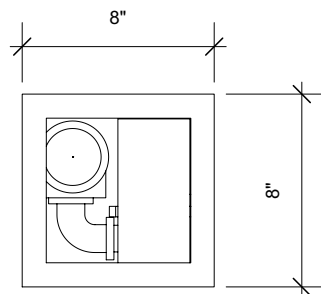

2 BIGSHOTS® SINGLE BARREL FRONT EL
SCALE: 1 1/2" = 1'-0"

3 BIGSHOTS® SINGLE BARREL SIDE EL
SCALE: 1 1/2" = 1'-0"

1 BIGSHOTS® SINGLE BARREL PLAN
SCALE: 1 1/2" = 1'-0"

4 BIGSHOTS® SINGLE BARREL ISO
SCALE: 3" = 1'-0"

Artistry in Motion, Inc.®
19411 Londelius Street
Northridge, CA 91324
818.994.7388
confetti@artistryinmotion.com

| | | |
|----------------------------------|-----------------|------------------|
| Title BigShots® Single Barrel | | |
| Drawing Scale As Noted | Drawn By GvZ | Date 9/5/2024 |
| CAD File Name BigShots.vwx | | |