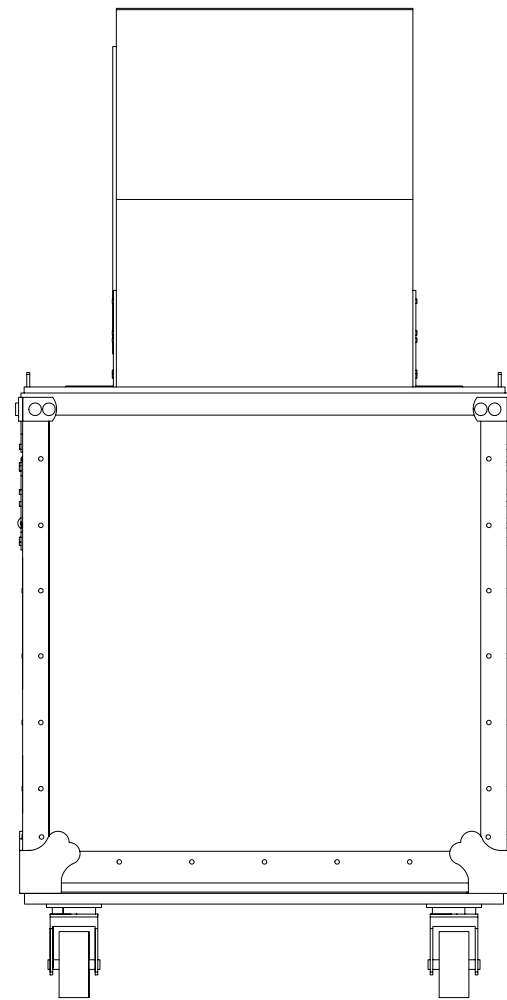

2 SILENT STORM® SS FRONT EL
SCALE: 1 1/2" = 1'-0"

3 SILENT STORM® SS SIDE EL
SCALE: 1 1/2" = 1'-0"

4 SILENT STORM® SS ISO
SCALE: 1 1/2" = 1'-0"

1 SILENT STORM® SS PLAN
SCALE: 1 1/2" = 1'-0"

Artistry in Motion, Inc.®
19411 Londelius Street
Northridge, CA 91324
818.994.7388
confetti@artistryinmotion.com

Title Silent Storm® SS		
Drawing Scale As Noted	Drawn By GvZ	Date 9/5/2024
CAD File Name SilentStormSS.vwx		