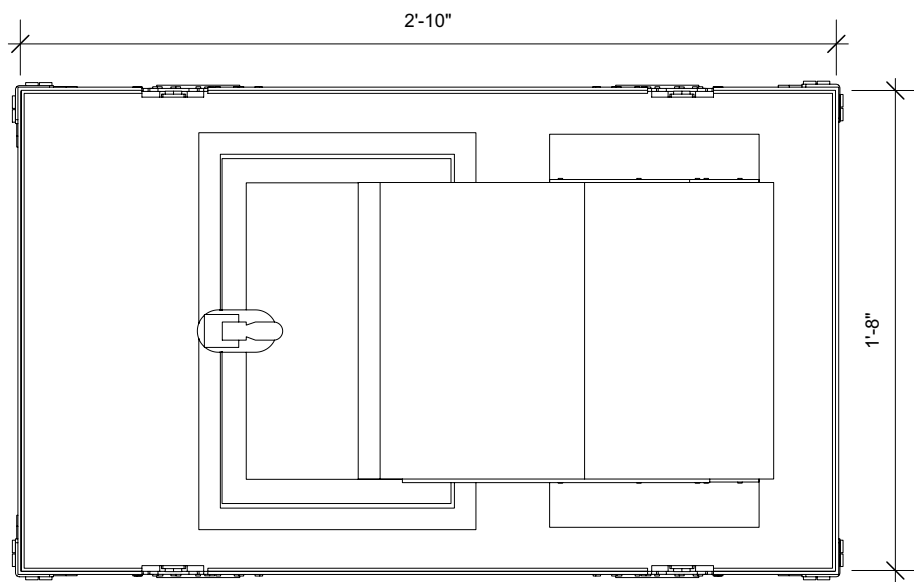

2 SILENT STORM® SS FRONT EL
SCALE: 1 1/2" = 1'-0"

3 SILENT STORM® SS SIDE EL
SCALE: 1 1/2" = 1'-0"

4 SILENT STORM® SS ISO
SCALE: 1 1/2" = 1'-0"

1 SILENT STORM® SS PLAN
SCALE: 1 1/2" = 1'-0"

Artistry in Motion, Inc.®
19411 Londelius Street
Northridge, CA 91324
818.994.7388
confetti@artistryinmotion.com

Title Silent Storm® SS		
Drawing Scale As Noted	Drawn By GvZ	Date 9/5/2024
CAD File Name SilentStormSS.vwx		