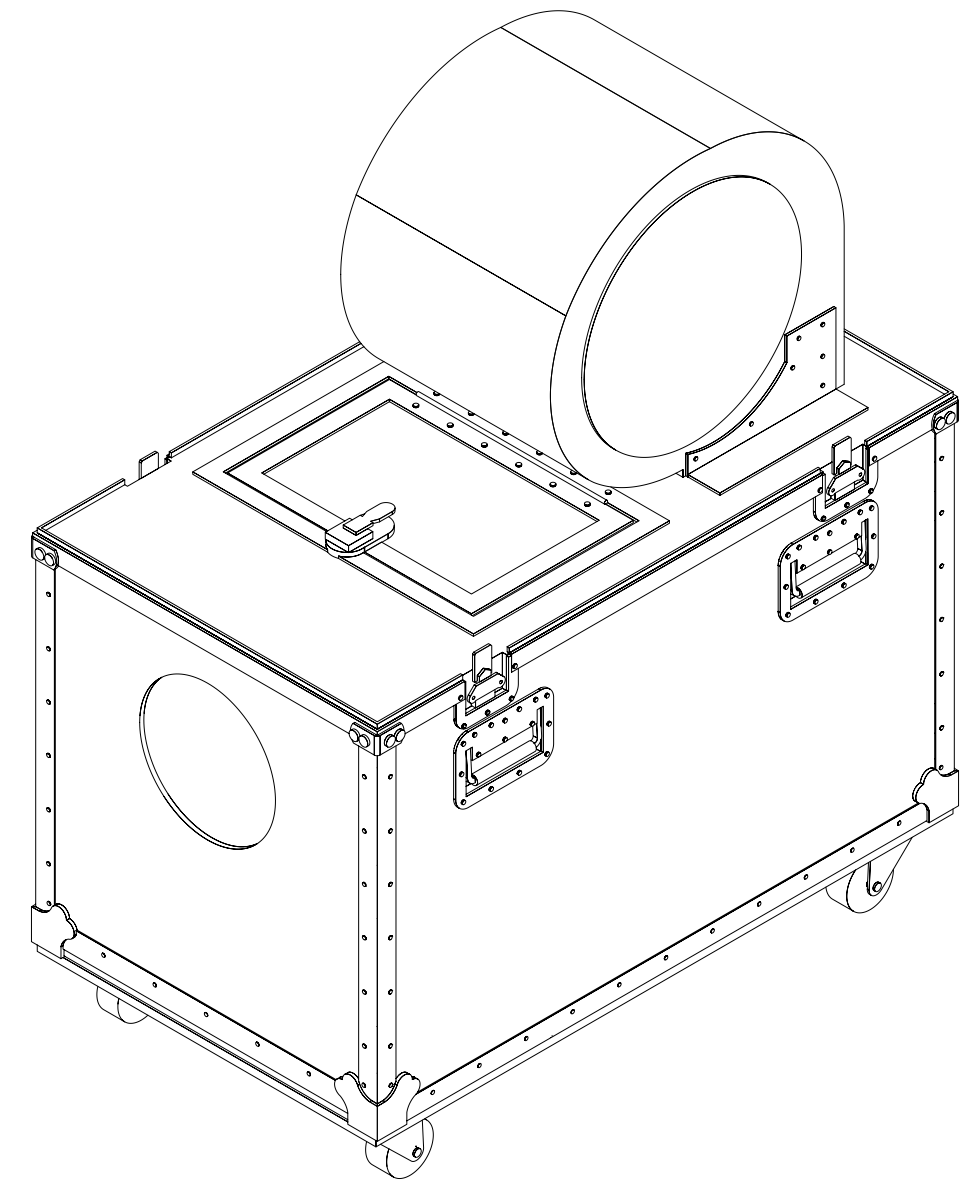

2 SILENT STORM® SS FRONT EL
SCALE: 1 1/2" = 1'-0"

3 SILENT STORM® SS SIDE EL
SCALE: 1 1/2" = 1'-0"

4 SILENT STORM® SS ISO
SCALE: 1 1/2" = 1'-0"

1 SILENT STORM® SS PLAN
SCALE: 1 1/2" = 1'-0"

Artistry in Motion, Inc.®
19411 Londelius Street
Northridge, CA 91324
818.994.7388
confetti@artistryinmotion.com

Title Silent Storm® SS		
Drawing Scale As Noted	Drawn By GvZ	Date 9/5/2024
CAD File Name SilentStormSS.vwx		