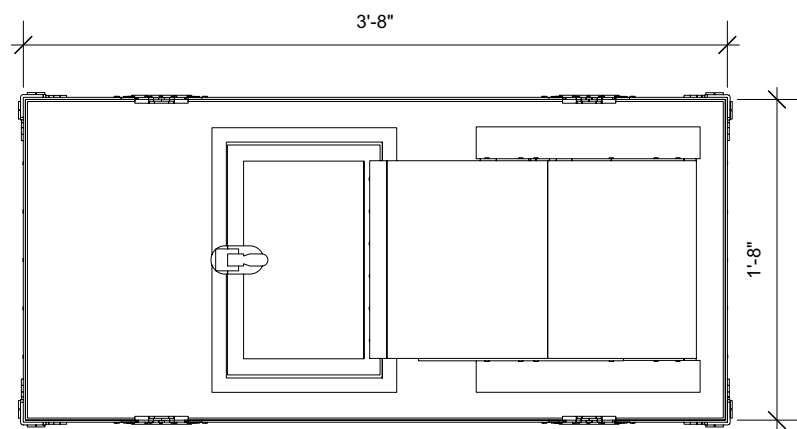

2 SILENT STORM® T FRONT EL
SCALE: 1" = 1'-0"

3 SILENT STORM® T SIDE EL
SCALE: 1" = 1'-0"

4 SILENT STORM® T ISO
SCALE: 1" = 1'-0"

1 SILENT STORM® T PLAN
SCALE: 1" = 1'-0"

Artistry in Motion, Inc.®
19411 Londelius Street
Northridge, CA 91324
818.994.7388
confetti@artistryinmotion.com

Title Silent Storm® T		
Drawing Scale As Noted	Drawn By GvZ	Date 9/5/2024
CAD File Name SilentStormT.vwx		