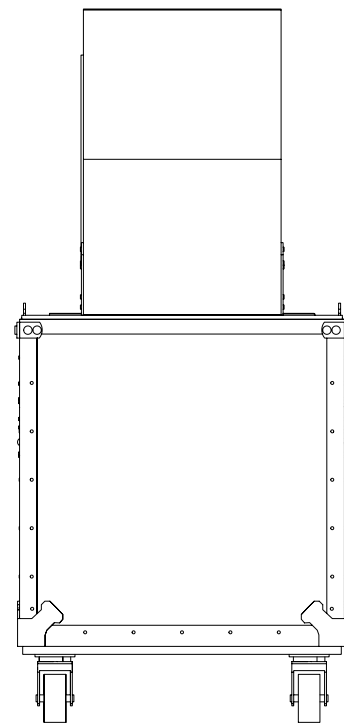

2 SILENT STORM® T FRONT EL
SCALE: 1" = 1'-0"

3 SILENT STORM® T SIDE EL
SCALE: 1" = 1'-0"

4 SILENT STORM® T ISO
SCALE: 1" = 1'-0"

1 SILENT STORM® T PLAN
SCALE: 1" = 1'-0"

Artistry in Motion, Inc.®
19411 Londelius Street
Northridge, CA 91324
818.994.7388
confetti@artistryinmotion.com