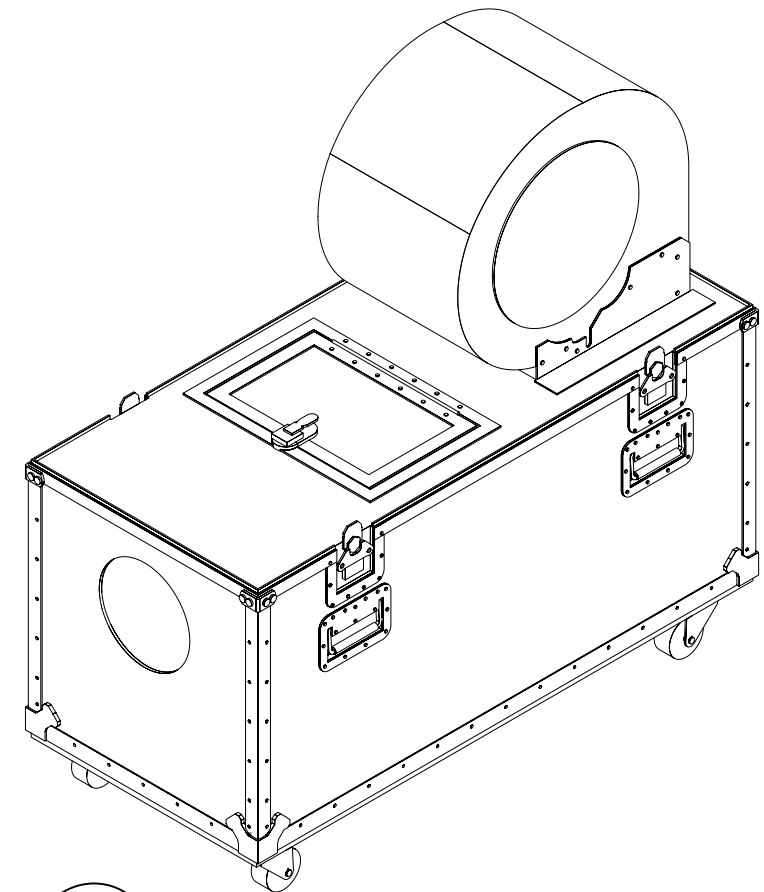

2 SILENT STORM® T FRONT EL
SCALE: 1" = 1'-0"

3 SILENT STORM® T SIDE EL
SCALE: 1" = 1'-0"

4 SILENT STORM® T ISO
SCALE: 1" = 1'-0"

1 SILENT STORM® T PLAN
SCALE: 1" = 1'-0"

Artistry in Motion, Inc.®
19411 Londelius Street
Northridge, CA 91324
818.994.7388
confetti@artistryinmotion.com